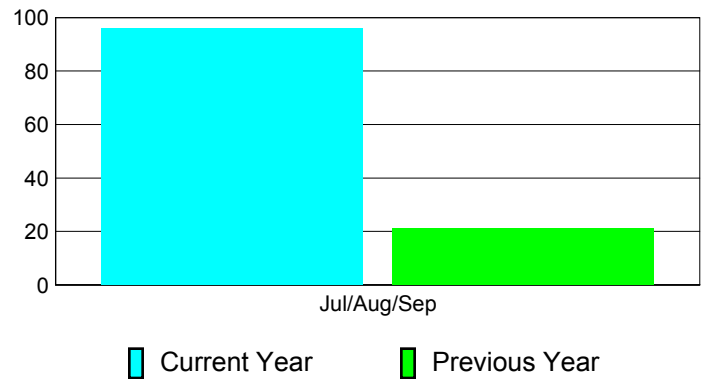

Gender Comparison 2012-2013