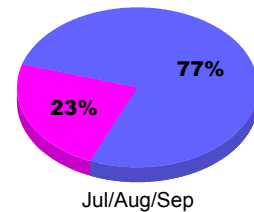

Jul/Aug/Sep

Male Female