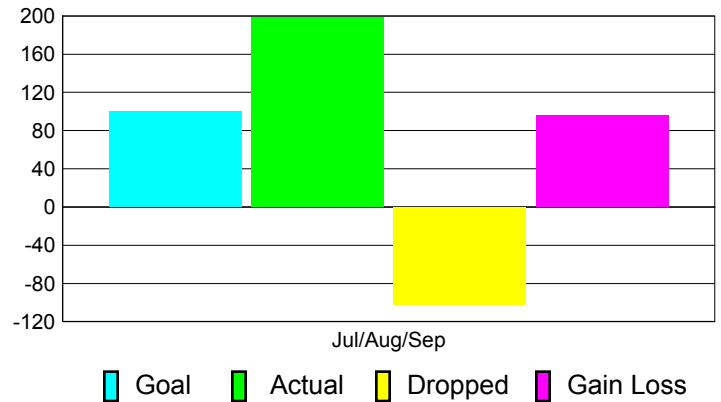

### YTD Status Quo Clubs 2012-2013

Status Quo Clubs Compared to Status Quo Members

## MEMBERSHIP

**Membership Results  
2012-2013**

**Membership  
2011-2012**

Month	Net Memb Goal	Actual New Memb	Actual Dropped Memb	Gain/Loss of Memb	Gain/Loss of Memb
Jul/Aug/Sep	100	198	-102	96	21
<b>Totals</b>	<b>100</b>	<b>198</b>	<b>-102</b>	<b>96</b>	<b>21</b>

### Membership Results 2012-2013

Goal, New, Dropped, Gain/Loss

### Comparison of Membership Gain/Loss

Current Year Compared to the Previous Year