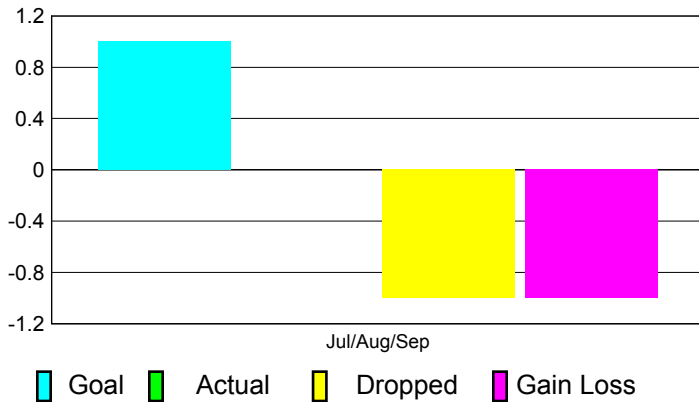

## CLUBS

**Club Results  
2012-2013**

**Clubs  
2011-2012**

Month	New Club Goal	Actual New Clubs	Actual Dropped Clubs	Gain/Loss of Clubs	Gain/Loss of Clubs
Jul/Aug/Sep	1	0	-1	-1	0
<b>Totals</b>	<b>1</b>	<b>0</b>	<b>-1</b>	<b>-1</b>	<b>0</b>

### Club Results 2012-2013

Goal, New, Dropped, Gain/Loss

### Comparison of Club Gain/Loss

Current Year Compared to the Previous Year